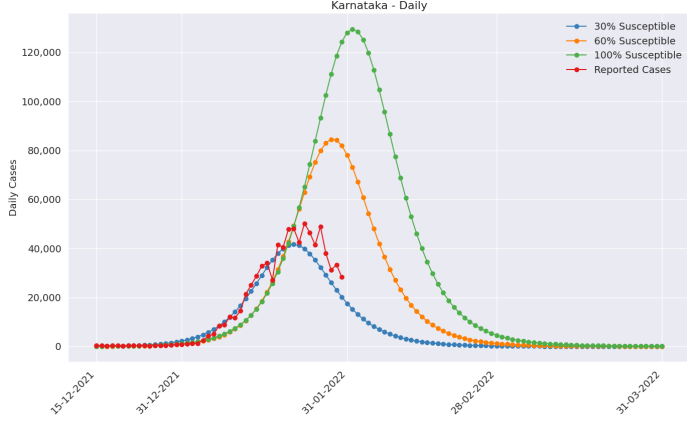

# India State Predictions--Performance based on Omicron Transmissibility Rates in South Africa (Performance of Prediction on January 31st, 2022)

## India

## India -States

**Karnataka Districts Estimated Hospital and ICU Requirement**

---

---

---

---

---

---