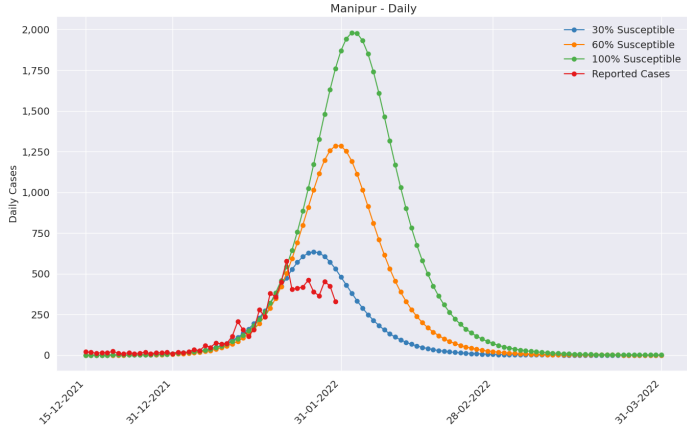

## India -States

**Karnataka Districts Estimated Hospital and ICU Requirement**

---

---

---

---

---

---