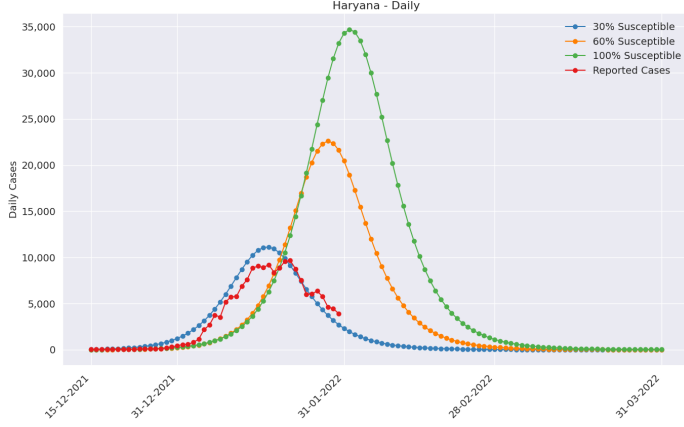

# India State Predictions--Performance based on Omicron Transmissibility Rates in South Africa (Performance of Prediction on January 31st, 2022)

## India

## India -States

**Karnataka Districts Estimated Hospital and ICU Requirement**

---

---

---

---

---

---