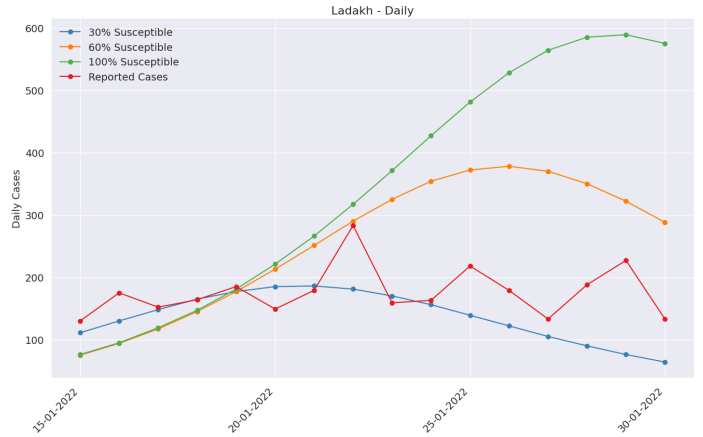

# India State Predictions--Performance based on Omicron Transmissibility Rates in South Africa (Performance of Prediction on January 31st, 2022)

## India

## India -States

**Karnataka Districts Estimated Hospital and ICU Requirement**

---

---

---

---

---

---