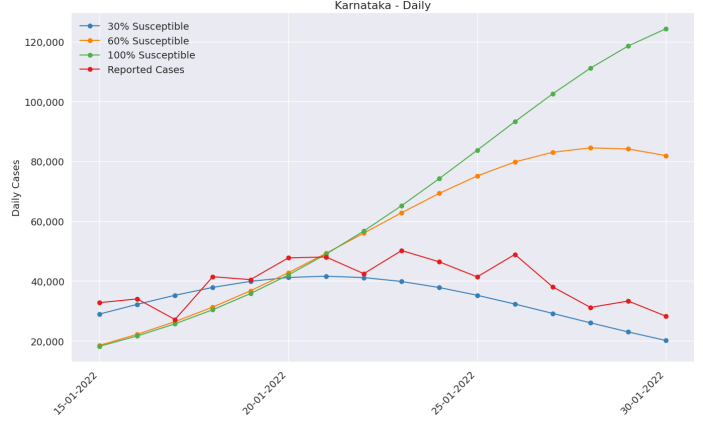

# India State Predictions--Performance based on Omicron Transmissibility Rates in South Africa (Performance of Prediction on January 31st, 2022)

## India

## India -States

**Karnataka Districts Estimated Hospital and ICU Requirement**

---

---

---

---

---

---