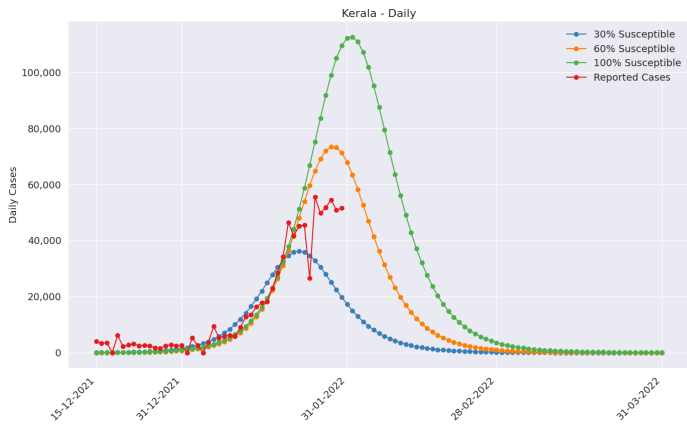

# India State Predictions--Performance based on Omicron Transmissibility Rates in South Africa (Performance of Prediction on January 31st, 2022)

## India

## India -States

**Karnataka Districts Estimated Hospital and ICU Requirement**

---

---

---

---

---

---