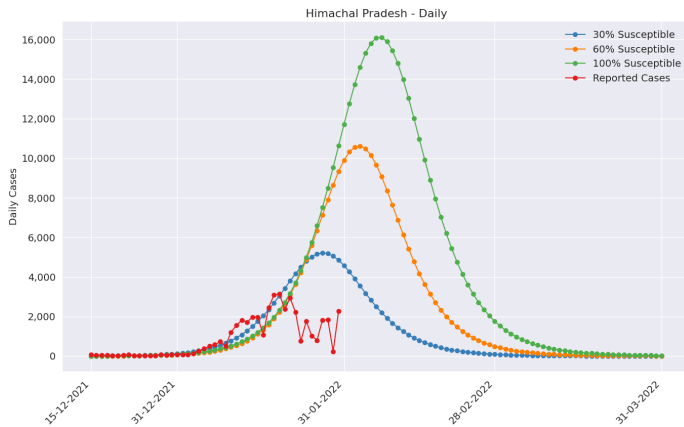

# India State Predictions--Performance based on Omicron Transmissibility Rates in South Africa (Performance of Prediction on January 31st, 2022)

## India

## India -States

**Karnataka Districts Estimated Hospital and ICU Requirement**

---

---

---

---

---

---