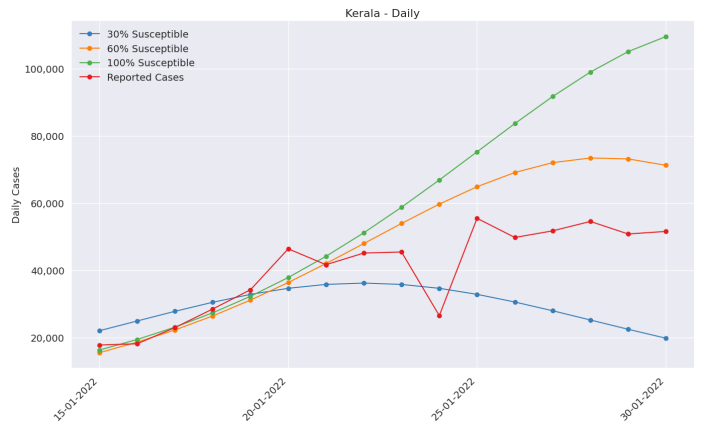

# India State Predictions--Performance based on Omicron Transmissibility Rates in South Africa (Performance of Prediction on January 31st, 2022)

## India

## India -States

**Karnataka Districts Estimated Hospital and ICU Requirement**

---

---

---

---

---

---