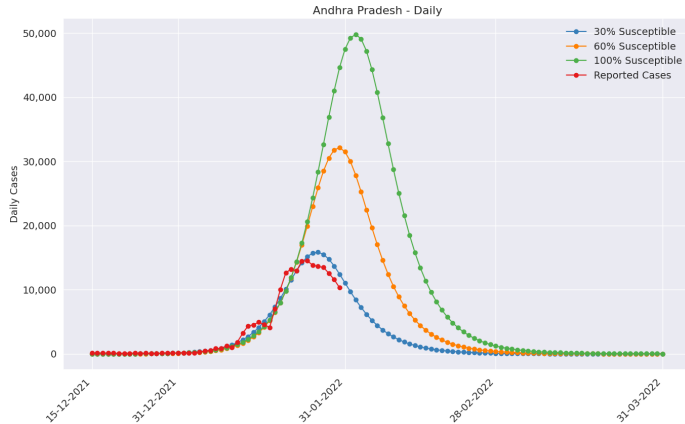

India -States